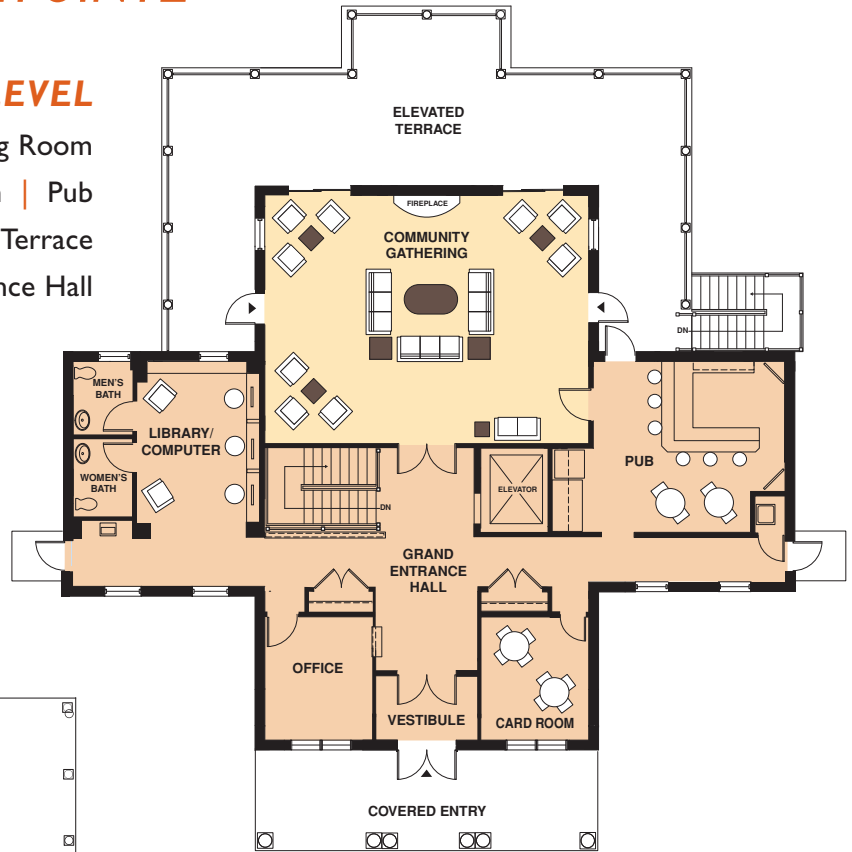

## THE CLUBHOUSE AT EAGLE POINTE

### ENTRY LEVEL

Community Gathering Room  
 Library/Computer Room | Pub  
 Card Room | Elevated Terrace  
 Grand Entrance Hall

### POOL LEVEL

Pool with Spa  
 Fitness Room  
 Yoga and Fitness Class Area  
 Men's & Women's Locker Room  
 with Shower & Changing Area  
 Billiards Room

The Proposed Clubhouse renderings and floorplans shown above are an artist's rendition. Builder is not responsible for printer's errors or omissions. All features content and dimensions are subject to change. 12.11