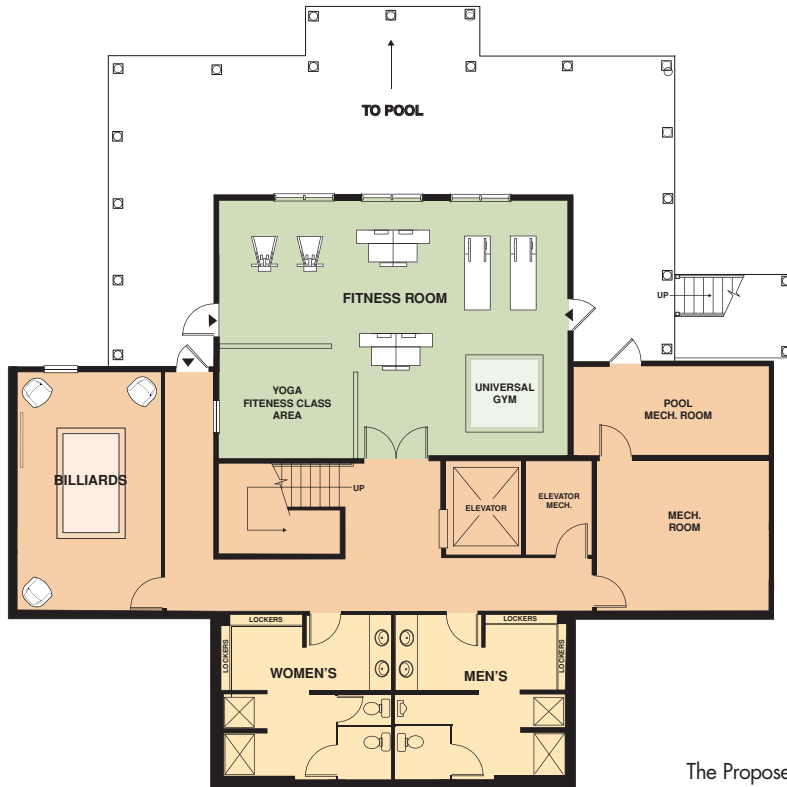

## THE CLUBHOUSE AT EAGLE POINTE

### ENTRY LEVEL

Community Gathering Room  
 Library/Computer Room | Pub  
 Card Room | Elevated Terrace  
 Grand Entrance Hall

### POOL LEVEL

Pool with Spa  
 Fitness Room  
 Yoga and Fitness Class Area  
 Men's & Women's Locker Room  
 with Shower & Changing Area  
 Billiards Room

The Proposed Clubhouse renderings and floorplans shown above are an artist's rendition. Builder is not responsible for printer's errors or omissions. All features content and dimensions are subject to change. 12.11