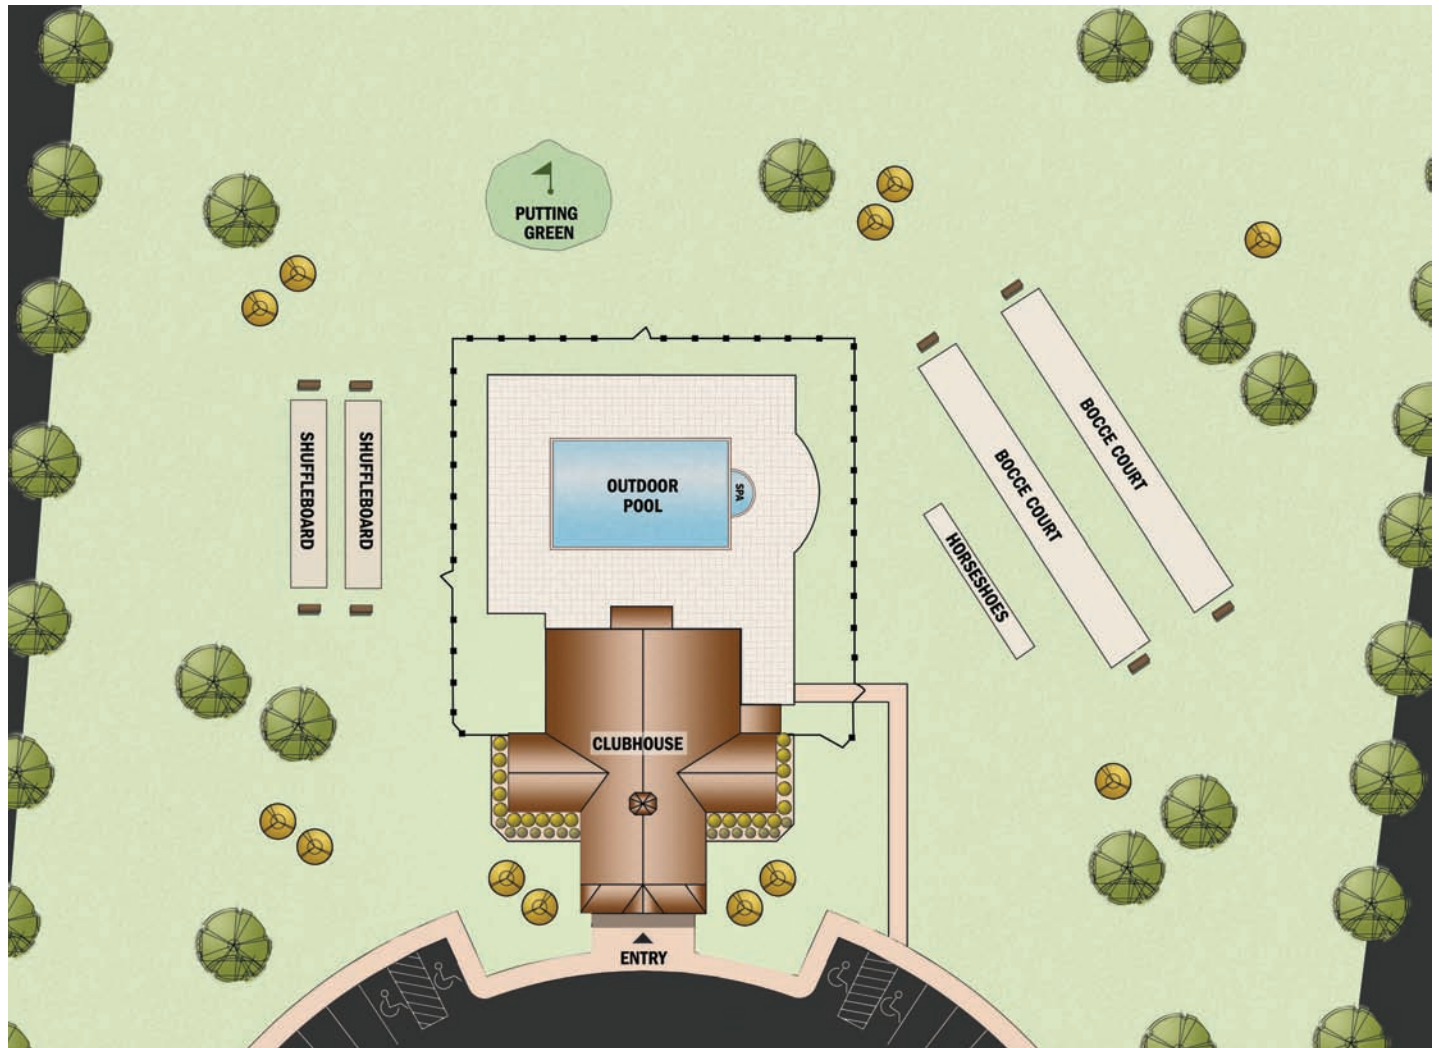

### ENTRY LEVEL

Community Gathering Room  
 Library/Computer Room | Pub  
 Card Room | Elevated Terrace  
 Grand Entrance Hall

### POOL LEVEL

Pool with Spa  
 Fitness Room  
 Yoga and Fitness Class Area  
 Men's & Women's Locker Room  
 with Shower & Changing Area  
 Billiards Room

The Proposed Clubhouse renderings and floorplans shown above are an artist's rendition. Builder is not responsible for printer's errors or omissions. All features content and dimensions are subject to change. 12.11

## THE CLUBHOUSE AT EAGLE POINTE

### OUTDOOR AMENITIES

Pool with Spa | Grills | Putting Green | Bocce Court  
 Horseshoes Court | Shuffleboard Courts | Green Space

The Proposed Clubhouse renderings and floorplans shown above are an artist's rendition. Builder is not responsible for printer's errors or omissions. All features content and dimensions are subject to change. 12.11